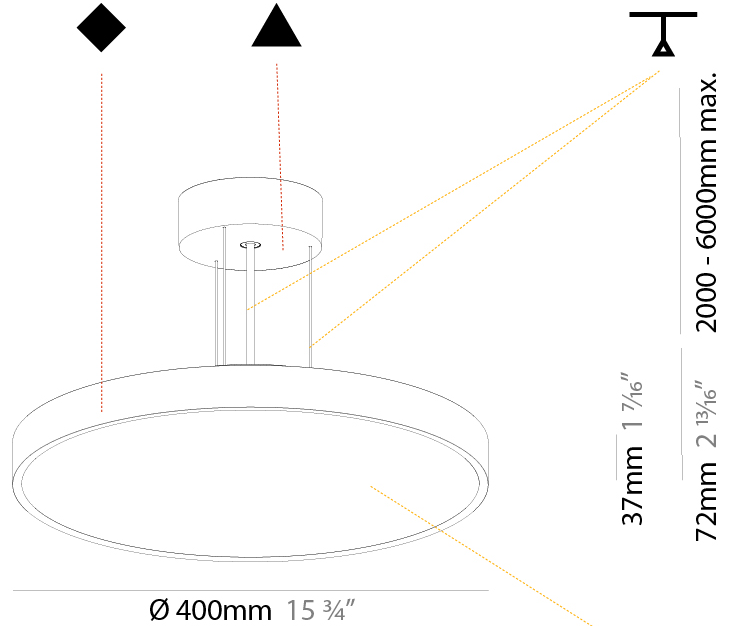

GENERAL

Series: Sign Diva
Subseries: Sign Diva
Brand: Prolicht
Division: Architectural
Mounting Type: Suspension
Mounting Location: Ceiling
Subcategory: Pendant

PHYSICAL

Shape: Round
Diameter (mm): 400
Diameter (in): 15 3/4
Height (mm): 72
Height (in): 2 13/16
Max. Overall Height (mm): 2072
Max. Overall Height (in): 81 3/16
Light Distribution: Direct
Weight (kg): 2.972
Weight (lbs): 6.55

Diffuser: PMMA - Opal / Micro-Prism / Sparkling Secret / Vintage Industrial with Shine Ring
Fixture Finish: SSR / BKV / CWI / CRY / HAB / UFT / ITA / RUA / FTG / MYG / LOD / PUS / FRO / FUP / KIA / POP / BLS / SPG / MEY / GOH / GUM / CHC / COM / ABZ / JAG / OBR / MOS / ROR
Fixture Material: Extruded Aluminum / Steel
Cable Details: 2000mm or 6000mm Transparent Cable

ELECTRICAL

Lamp Type: LED (Zhaga Standard)
Input Wattage (W): 19.8
Total Output Wattage (W): 16
Dimming: Tri-Mode (Non-Dimming and Phase Dimming (120Vac only) and 0-10V Dimming)
Driver Included: Yes
Driver Location: Integrated
Driver Type: Constant Current - Universal
Driver Class: Class 2
Input Voltage (V): 120 - 277
Constant Current (MA): 500

LED

Color Temperature (°K): 2700 / 3000 / 3500 / 4000
Max. Delivered Lumen (lm): 1160 / 1733 / 1741 / 1776
CRI: >90 CRI
Lamp Life (hrs): 50000

OPTICAL

RATINGS AND CERTIFICATIONS

Certified By: Certified for North American Standards
IP rating: IP20

PROJECT	_____
TYPE	_____
SPECIFIER	_____
QUANTITY	_____
DATE	_____